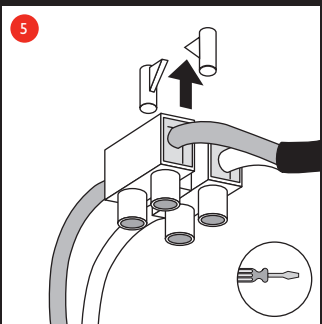

Lirio

by

PHILIPS

Distributor:
Satenrozen 13
2550 Kontich – Belgium

4404.018.0373 I

Last update: 15/11/10

CREATE **LIGHT CONTROL SHADOW**