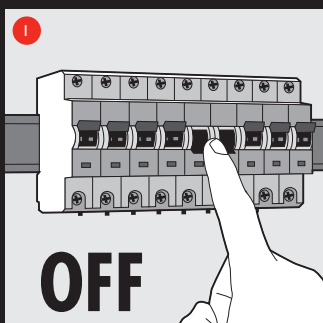

Lirio

by

PHILIPS

Distributor:
Satenrozen 13
2550 Kontich – Belgium

4404.018.0373 I

Last update: 15/11/10

CREATE **LIGHT CONTROL SHADOW**