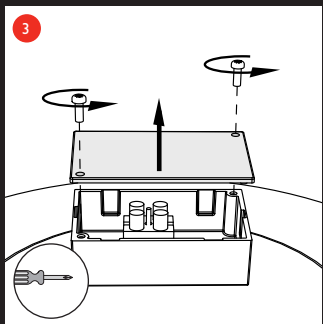

Lirio

by

PHILIPS

Distributor:
Satenrozen 13
2550 Kontich – Belgium

4404.018.0373 I

Last update: 15/11/10

CREATE **LIGHT CONTROL SHADOW**