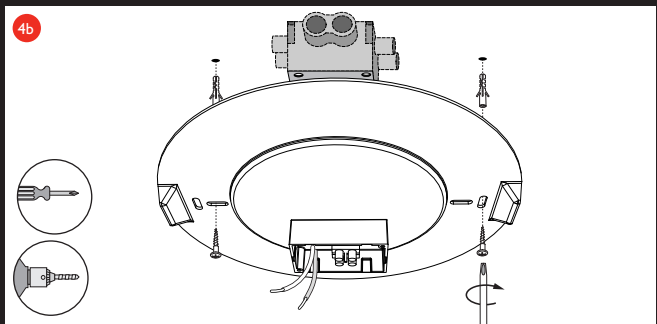

Lirio

by

PHILIPS

Distributor:
Satenrozen 13
2550 Kontich – Belgium

4404.018.0373 I

Last update: 15/11/10

CREATE **LIGHT CONTROL SHADOW**