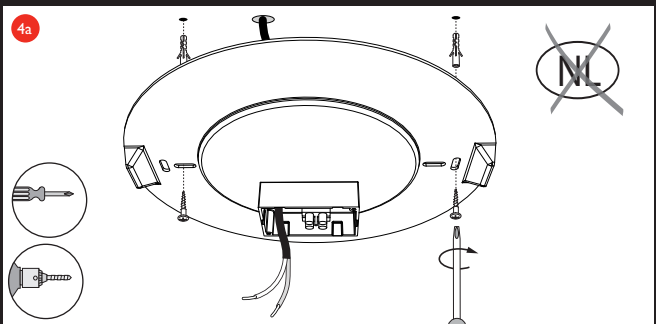

Lirio

by

PHILIPS

Distributor:
Satenrozen 13
2550 Kontich – Belgium

4404.018.0373 I

Last update: 15/11/10

CREATE **LIGHT CONTROL SHADOW**