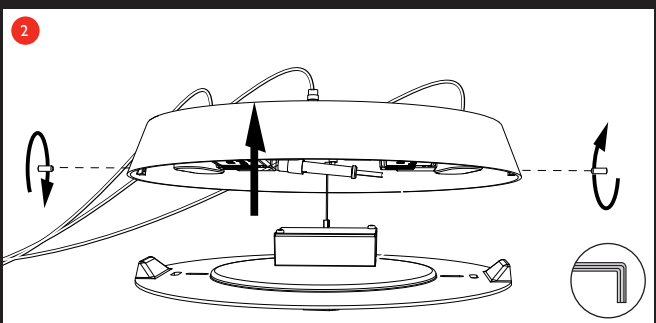

Lirio

by

PHILIPS

Distributor:
Satenrozen 13
2550 Kontich – Belgium

4404.018.0373 I

Last update: 15/11/10

CREATE **LIGHT CONTROL SHADOW**