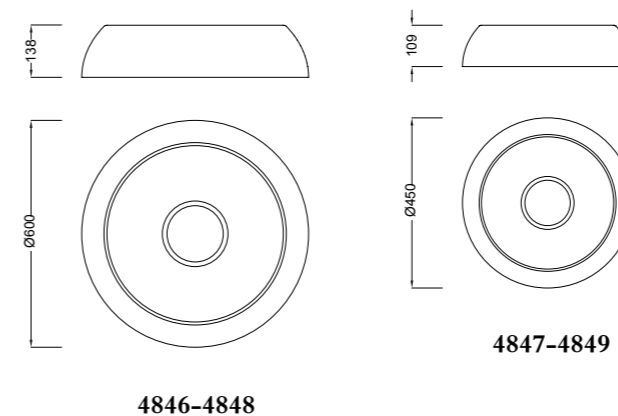

4846/4848/4847/4849 - Plafón/Ceiling Lamp

Interior plata - Silver interior

4846

- ⊗ LED 1x30W 3000K 3000lm - 220/240V
- Metal blanco - White metal
- ▨ Difusor Acrílico - Acrylic Diffuser

4848

- ⊗ LED 1x30W 3000K 3000lm - 220/240V
- Metal negro - Black metal
- ▨ Difusor Acrílico - Acrylic Diffuser

4847

- ⊗ LED 1x18W 3000K 2100lm - 220/240V
- Metal blanco - White metal
- ▨ Difusor Acrílico - Acrylic Diffuser

4849

- ⊗ LED 1x18W 3000K 2100lm - 220/240V
- Metal negro - Black metal
- ▨ Difusor Acrílico - Acrylic Diffuser