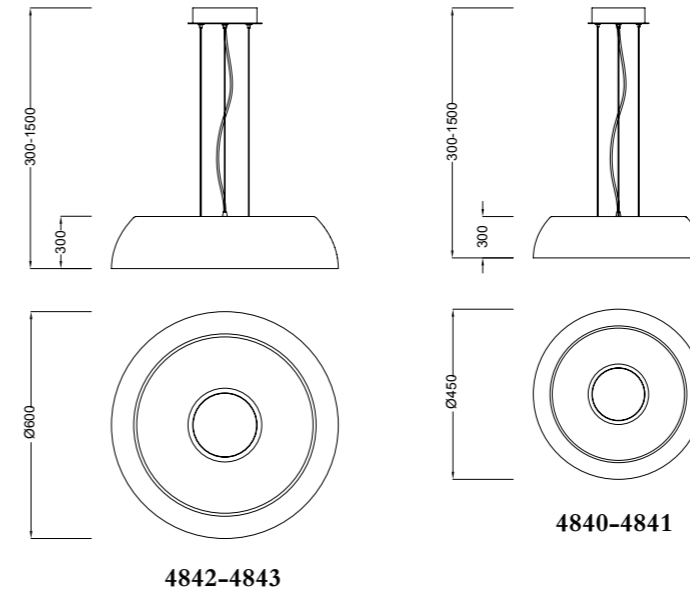

Argenta

Design
Mantra Team
2014

4842/4843/4840/4841 - Colgante/Pendant Lamp

Interior plata - Silver interior

4842

- ⊗ LED 1x30W 3000K 3000lm - 220/240V
- Metal blanco - White metal
- ▨ Difusor Acrílico - Acrylic Diffuser
- Cable blanco - White wire