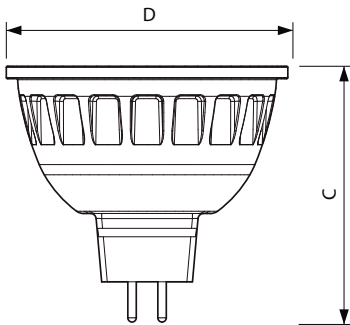

0.034 kg

Abmessungsskizzen

MR16 12V 8-43W 550lm 36D 2700K GU5.3 D

Product

MASTER LED ExpertColor LED ExpertColor 7.5-43W MR16
927 36D

D C

50.5 mm 46 mm

Photometrische Daten