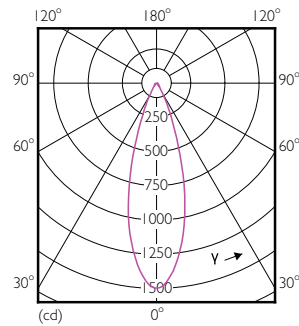

0.034 kg

Abmessungsskizzen

MR16 12V 8-43W 550lm 36D 2700K GU5.3 D

Product

MASTER LED ExpertColor LED ExpertColor 7.5-43W MR16
927 36D

D C

50.5 mm 46 mm

Photometrische Daten