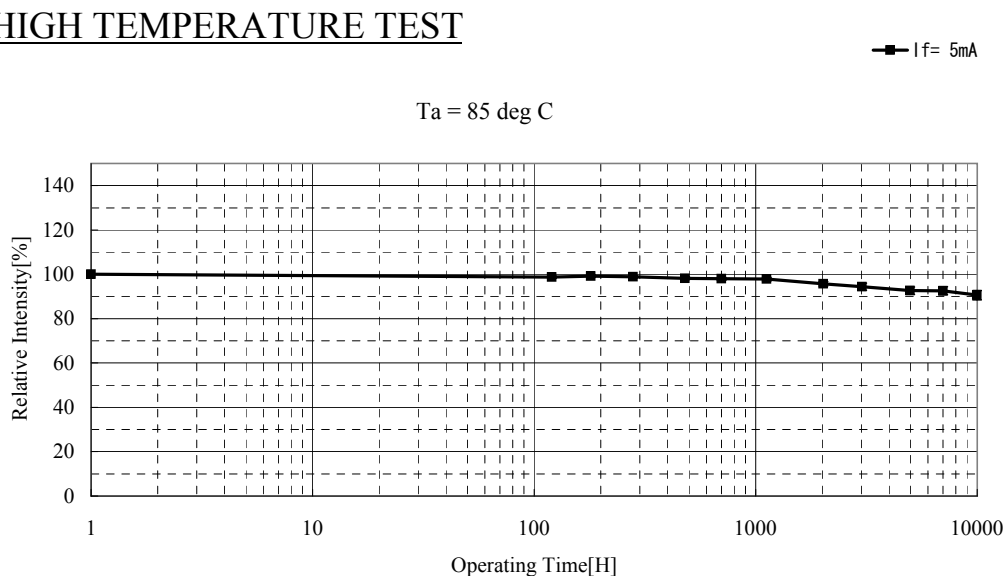

## ROOM TEMPERATURE TEST

Ta = 25 deg C

## HIGH TEMPERATURE TEST

Ta = 60 deg C

## HIGH TEMPERATURE TEST

Ta = 85 deg C