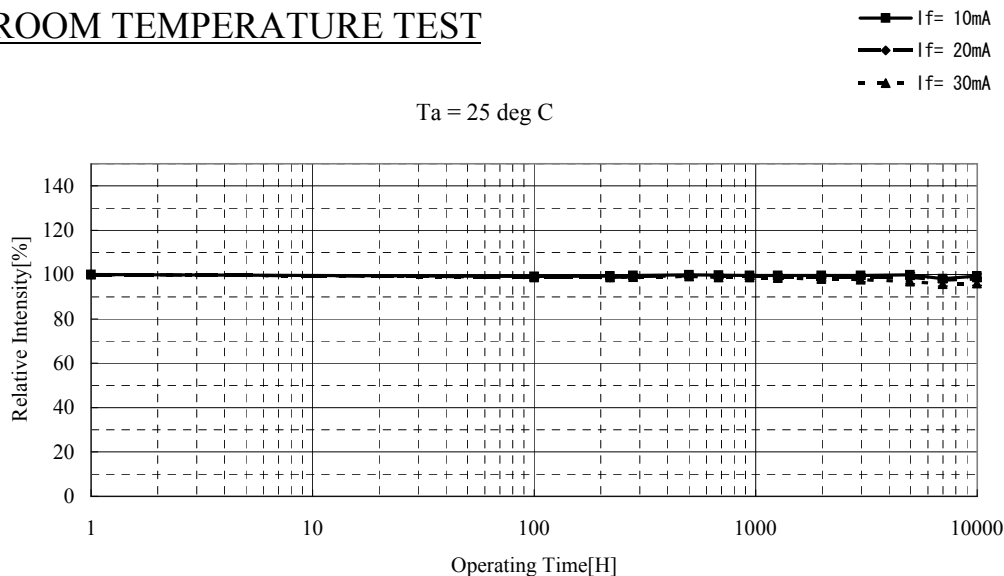

Samples : 10000H 20pcs.

# NSPL series WARM WHITE LED Life Data

NSPL500DS/NSPL510DS/NSPL570DS/NSPL515DS

## ROOM TEMPERATURE TEST

Ta = 25 deg C

## HIGH TEMPERATURE TEST

Ta = 60 deg C