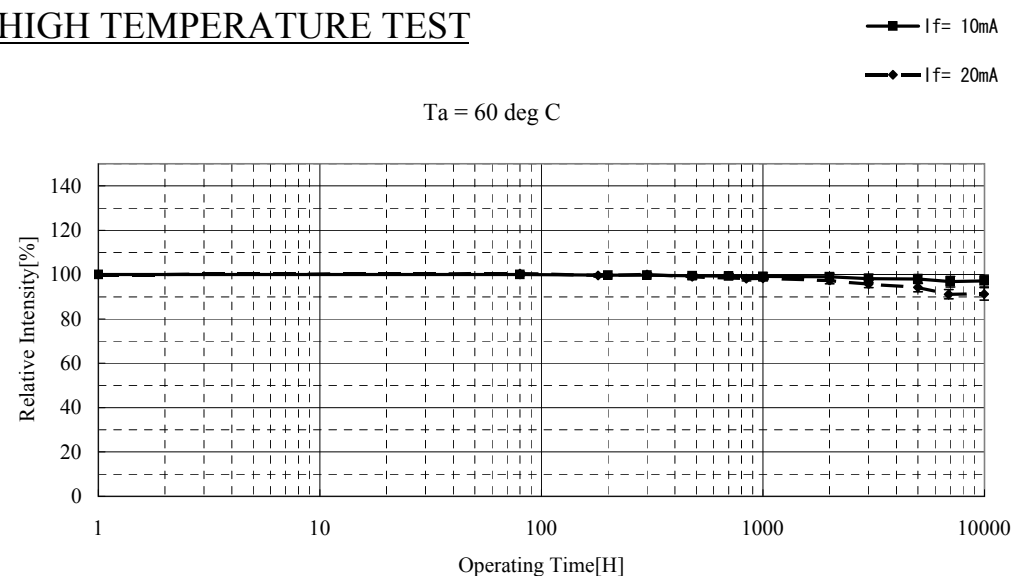

# NSPL series WARM WHITE LED Life Data

NSPL500DS/NSPL510DS/NSPL570DS/NSPL515DS

## ROOM TEMPERATURE TEST

Ta = 25 deg C

## HIGH TEMPERATURE TEST

Ta = 60 deg C