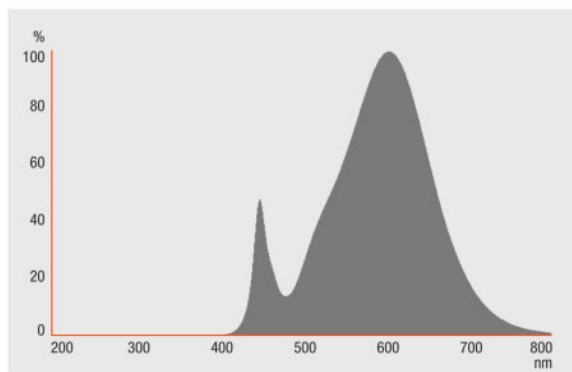

Light Distribution

Spectral power distribution

LOGISTICAL DATA

Product code	Product description	Packaging unit (Pieces/Unit)	Dimensions (length x width x height)	Volume	Gross weight
4052899390072	SST MR16 35 36° 5 W/827 GU5.3	Shipping carton box 10	290 mm x 254 mm x 134 mm	9.87 dm³	628.00 g
4058075048287	SST MR16 35 36° 5 W/827 GU5.3	Shipping carton box 40	317 mm x 257 mm x 154 mm	12.55 dm³	1990.00 g

The mentioned product code describes the smallest quantity unit which can be ordered. One shipping unit can contain one or more single products. When placing an order, for the quantity please enter single or multiples of a shipping unit.

REFERENCES / LINKS

For dimming conformity see

▶ www.ledvance.com/dim

For further products and actual information concerning LED lamps see

▶ www.ledvance.com/ledlamps

For Guarantee see

▶ www.ledvance.com/guarantee

Further information see

▶ www.ledvance.com/low-voltage-ledlamps