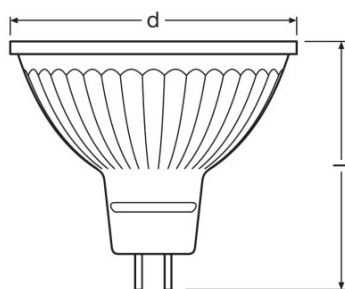

**TECHNICAL DATA**

Electrical data

Rated wattage	5.00 W
Nominal wattage	5.00 W
Nominal voltage	12.0 V
Claimed equiv. conventional lamp power	35 W
Power factor $\lambda$	> 0.70

Photometrical data

Luminous intensity	950 cd
Nominal luminous flux	350 lm
Rated luminous flux	350 lm
Rated color temperature	2700 K
Color rendering index Ra	$\geq 80$
Lumen main.fact.at end of nom.life time	0.70
Light color (designation)	Warm White
Standard deviation of color matching	$\leq 5$ sdc <sub>m</sub>
Nominal useful luminous flux 90°	350 lm
Rated useful luminous flux 90°	350 lm
Rated peak intensity	950 cd

Light technical data

Beam angle	36 °
Warm-up time (60 %)	< 0.50 s
Starting time	< 0.5 s
Nominal beam angle	36 °
Rated beam angle (half peak value)	36.00 °

Dimensions & weight

<b>Overall length</b>	46.0 mm
<b>Diameter</b>	51.0 mm
<b>Outer bulb</b>	MR51
<b>Length</b>	46.0 mm
<b>Maximum diameter</b>	51.0 mm