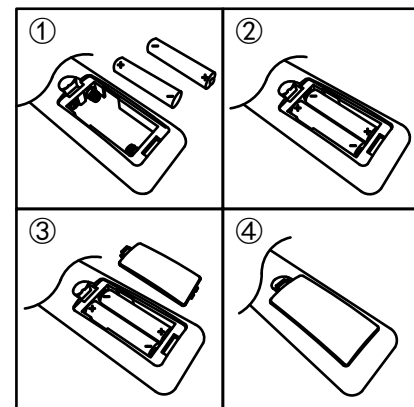

GLOBO

LIGHTING

48010-36SH smart voice control

Battery: 2 x AAA 1.5V

MATCH CODE

ON OFF

night light

5seconds