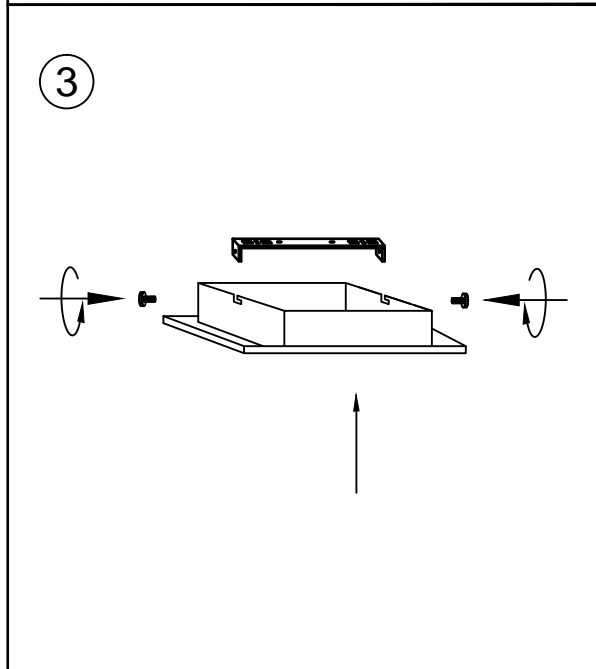

GLOBO

LIGHTING

48010-36SH smart voice control

Battery: 2 x AAA 1.5V

MATCH CODE

ON OFF

night light

5seconds