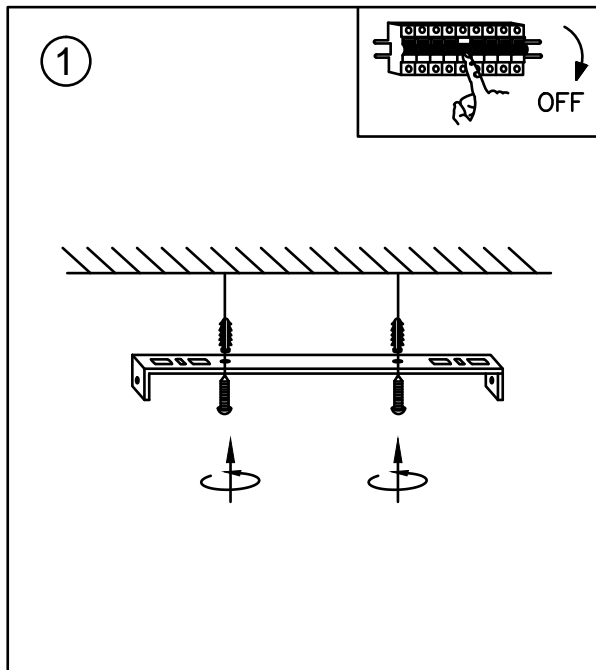

GLOBO

LIGHTING

48010-36SH smart voice control

Battery: 2 x AAA 1.5V

MATCH CODE

ON OFF

night light

5seconds