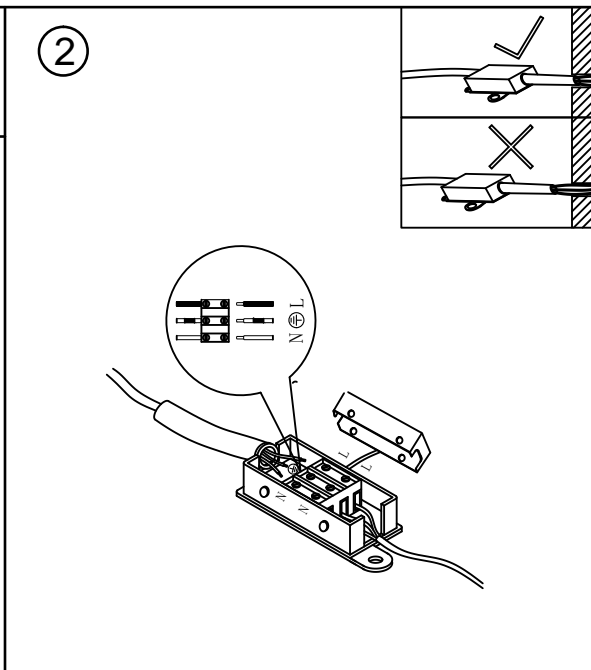

GLOBO

LIGHTING

48010-36SH smart voice control

Battery: 2 x AAA 1.5V

MATCH CODE

ON OFF

night light

5seconds