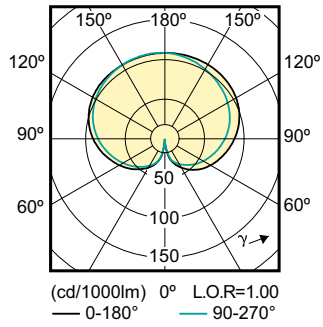

LED Lamps, LEDClassic 60W A60 E27 2700K 806lm FR