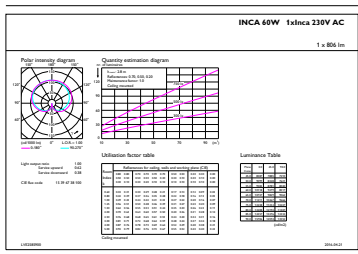

LED Lamps, LEDClassic 60W A60 E27 2700K 806lm FR